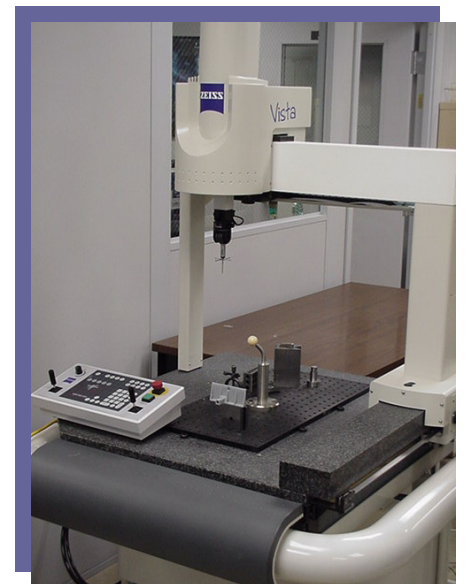

Automation/Auxiliary Equipment

Battenfeld Uniob R10 Industrial Robots
Battenfeld Uniob R15 Industrial Robots
Spirol 190 Pin Insertion Machine
Markem 590S Pad Printer
Dukane Rotary Ultrasonic Welder
Heat Insertion Machine
Hot Stamp Machine

Inspection Equipment

Zeiss Eclipse CMM, DCC w/SPC
Zeiss Vista CMM, DCC w/SPC
RAM Optical Measurement System w/Geometric Computing Capability
Arizona Instruments 600-0120 Temperature Calibration Interface
Computrac Moisture Analyzer
Hunter Lab Color Spectrophotometer
SPC Workstation w/Real-Time Data Capture
Hofmann HPV-1.1 Balancing Machine
Tinius Olsen H5K-T Tensile Testing Machine
Chattillon DPP 50 Force Gage
Instron Type A Durometer Tester
CDI Electronic Torque Analyzer